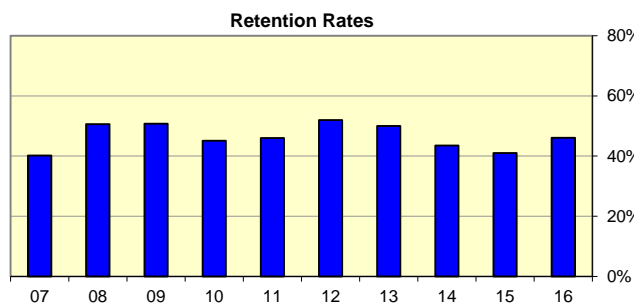

*New SAT scores reported beginning in Fall 2017