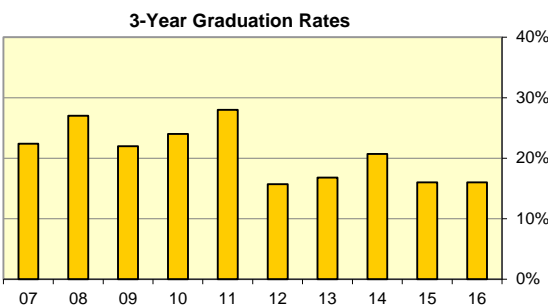

Graduation Rates WVU - Potomac State College

Reporting Year	Cohort Year	3 Year Grad Rate
Fall 2017	Fall 2013	16%
Fall 2016	Fall 2012	16%
Fall 2015	Fall 2011	21%
Fall 2014	Fall 2010	17%
Fall 2013	Fall 2009	16%
Fall 2012	Fall 2008	28%
Fall 2011	Fall 2007	24%
Fall 2010	Fall 2006	22%
Fall 2009	Fall 2005	27%
Fall 2008	Fall 2004	22%

Retention Rates WVU - Potomac State College

Reporting Year	Cohort Year	Retention Rate
Fall 2017	Fall 2016	46%
Fall 2016	Fall 2015	41%
Fall 2015	Fall 2014	44%
Fall 2014	Fall 2013	50%
Fall 2013	Fall 2012	52%
Fall 2012	Fall 2011	46%
Fall 2011	Fall 2010	45%
Fall 2010	Fall 2009	51%
Fall 2009	Fall 2008	51%
Fall 2008	Fall 2007	40%