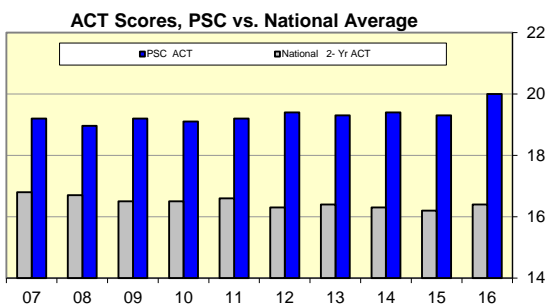

Term	PSC SAT	National 2-Yr SAT
Fall 2017*	973	900
Fall 2016	868	812
Fall 2015	823	817
Fall 2014	842	814
Fall 2013	859	823
Fall 2012	839	827
Fall 2011	864	828
Fall 2010	856	835
Fall 2009	847	833
Fall 2008	893	835