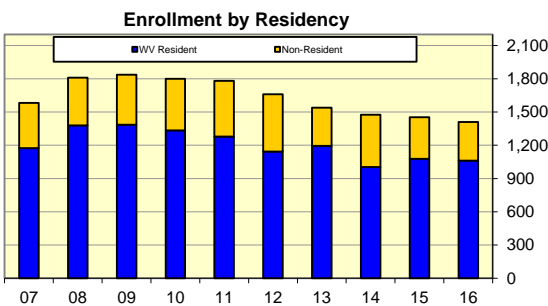

Potomac State College of West Virginia University -- Decade Reports

Enrollment WVU - Potomac State College

Term	WV Resident	Non-Resident
Fall 2017	1,061	349
Fall 2016	1,077	375
Fall 2015	1,003	472
Fall 2014	1,194	346
Fall 2013	1,144	516
Fall 2012	1,279	502
Fall 2011	1,333	467
Fall 2010	1,385	451
Fall 2009	1,379	431
Fall 2008	1,173	409

First-Time Freshmen WVU - Potomac State College

Term	WV Resident	Non-Resident
Fall 2017	391	206
Fall 2016	397	224
Fall 2015	322	266
Fall 2014	359	280
Fall 2013	341	290
Fall 2012	433	296
Fall 2011	435	285
Fall 2010	462	248
Fall 2009	460	263
Fall 2008	397	242