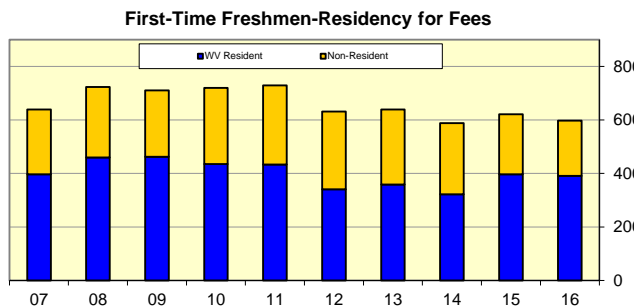

Potomac State College of West Virginia University -- Decade Reports

Enrollment WVU - Potomac State College

Term	WV Resident	Non-Resident
Fall 2017	1,061	349
Fall 2016	1,077	375
Fall 2015	1,003	472
Fall 2014	1,194	346
Fall 2013	1,144	516
Fall 2012	1,279	502
Fall 2011	1,333	467
Fall 2010	1,385	451
Fall 2009	1,379	431
Fall 2008	1,173	409

First-Time Freshmen WVU - Potomac State College

Term	WV Resident	Non-Resident
Fall 2017	391	206
Fall 2016	397	224
Fall 2015	322	266
Fall 2014	359	280
Fall 2013	341	290
Fall 2012	433	296
Fall 2011	435	285
Fall 2010	462	248
Fall 2009	460	263
Fall 2008	397	242