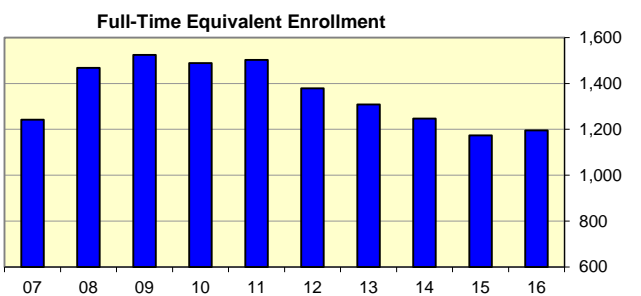

FTE Enrollment WVU - Potomac State College

Year	FTE
Fall 2017	1,196
Fall 2016	1,174
Fall 2015	1,247
Fall 2014	1,309
Fall 2013	1,379
Fall 2012	1,503
Fall 2011	1,489
Fall 2010	1,524
Fall 2009	1,468
Fall 2008	1,242

Degrees Awarded WVU - Potomac State College

Year	Certificate	Associate	Bachelor
2016-17	0	275	18
2015-16	0	231	22
2014-15	0	328	24
2013-14	0	295	19
2012-13	0	177	20
2011-12	0	172	18
2010-11	2	192	19
2009-10	7	190	12
2008-09	7	143	9
2007-08	6	166	6