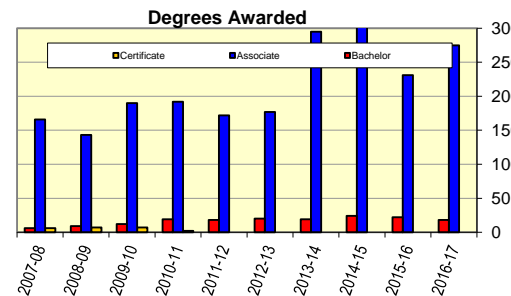

Potomac State College of West Virginia University -- Decade Reports

Enrollment WVU - Potomac State College

Term	WV Resident	Non-Resident
Fall 2017	1,061	349
Fall 2016	1,077	375
Fall 2015	1,003	472
Fall 2014	1,194	346
Fall 2013	1,144	516
Fall 2012	1,279	502
Fall 2011	1,333	467
Fall 2010	1,385	451
Fall 2009	1,379	431
Fall 2008	1,173	409

First-Time Freshmen WVU - Potomac State College

Term	WV Resident	Non-Resident
Fall 2017	391	206
Fall 2016	397	224
Fall 2015	322	266
Fall 2014	359	280
Fall 2013	341	290
Fall 2012	433	296
Fall 2011	435	285
Fall 2010	462	248
Fall 2009	460	263
Fall 2008	397	242

Profile of Entering Freshmen WVU - Potomac State College

Term	PSC ACT	National 2-Yr ACT
Fall 2017	20.0	16.4
Fall 2016	19.3	16.2
Fall 2015	19.4	16.3
Fall 2014	19.3	16.4
Fall 2013	19.4	16.3
Fall 2012	19.2	16.6
Fall 2011	19.1	16.5
Fall 2010	19.2	16.5
Fall 2009	19.0	16.7
Fall 2008	19.2	16.8

Term	PSC SAT	National 2-Yr SAT
Fall 2017*	973	900
Fall 2016	868	812
Fall 2015	823	817
Fall 2014	842	814
Fall 2013	859	823
Fall 2012	839	827
Fall 2011	864	828
Fall 2010	856	835
Fall 2009	847	833
Fall 2008	893	835

FTE Enrollment WVU - Potomac State College

Year	FTE
Fall 2017	1,196
Fall 2016	1,174
Fall 2015	1,247
Fall 2014	1,309
Fall 2013	1,379
Fall 2012	1,503
Fall 2011	1,489
Fall 2010	1,524
Fall 2009	1,468
Fall 2008	1,242

Degrees Awarded WVU - Potomac State College

Year	Certificate	Associate	Bachelor
2016-17	0	275	18
2015-16	0	231	22
2014-15	0	328	24
2013-14	0	295	19
2012-13	0	177	20
2011-12	0	172	18
2010-11	2	192	19
2009-10	7	190	12
2008-09	7	143	9
2007-08	6	166	6

Graduation Rates WVU - Potomac State College