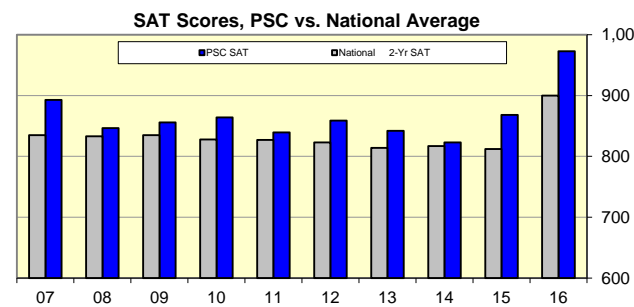

Potomac State College of West Virginia University -- Decade Reports

Enrollment WVU - Potomac State College

Term	WV Resident	Non-Resident
Fall 2017	1,061	349
Fall 2016	1,077	375
Fall 2015	1,003	472
Fall 2014	1,194	346
Fall 2013	1,144	516
Fall 2012	1,279	502
Fall 2011	1,333	467
Fall 2010	1,385	451
Fall 2009	1,379	431
Fall 2008	1,173	409

First-Time Freshmen WVU - Potomac State College

Term	WV Resident	Non-Resident
Fall 2017	391	206
Fall 2016	397	224
Fall 2015	322	266
Fall 2014	359	280
Fall 2013	341	290
Fall 2012	433	296
Fall 2011	435	285
Fall 2010	462	248
Fall 2009	460	263
Fall 2008	397	242

Profile of Entering Freshmen WVU - Potomac State College

Term	PSC ACT	National 2-Yr ACT
Fall 2017	20.0	16.4
Fall 2016	19.3	16.2
Fall 2015	19.4	16.3
Fall 2014	19.3	16.4
Fall 2013	19.4	16.3
Fall 2012	19.2	16.6
Fall 2011	19.1	16.5
Fall 2010	19.2	16.5
Fall 2009	19.0	16.7
Fall 2008	19.2	16.8

Term	PSC SAT	National 2-Yr SAT
Fall 2017*	973	900
Fall 2016	868	812
Fall 2015	823	817
Fall 2014	842	814
Fall 2013	859	823
Fall 2012	839	827
Fall 2011	864	828
Fall 2010	856	835
Fall 2009	847	833
Fall 2008	893	835

FTE Enrollment WVU - Potomac State College

Year	FTE
Fall 2017	1,196
Fall 2016	1,174
Fall 2015	1,247
Fall 2014	1,309
Fall 2013	1,379
Fall 2012	1,503
Fall 2011	1,489
Fall 2010	1,524
Fall 2009	1,468
Fall 2008	1,242

Degrees Awarded WVU - Potomac State College

Year	Certificate	Associate	Bachelor
2016-17	0	275	18
2015-16	0	231	22
2014-15	0	328	24
2013-14	0	295	19
2012-13	0	177	20
2011-12	0	172	18
2010-11	2	192	19
2009-10	7	190	12
2008-09	7	143	9
2007-08	6	166	6

Graduation Rates WVU - Potomac State College