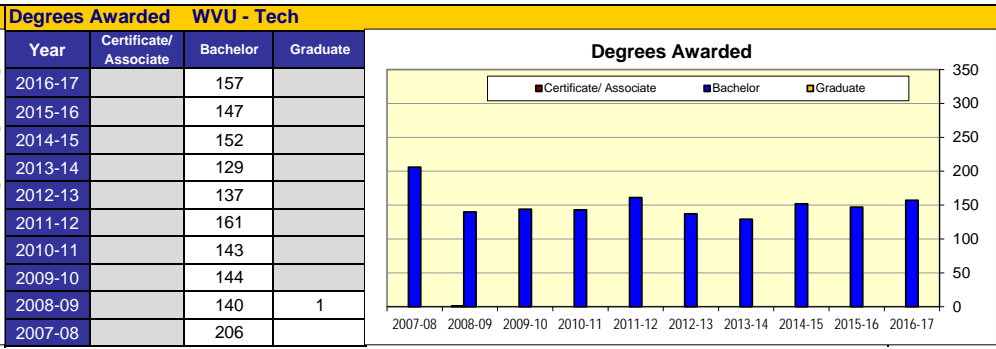

West Virginia University Institute of Technology - Decade Reports

*New SAT scores reported beginning in Fall 2017