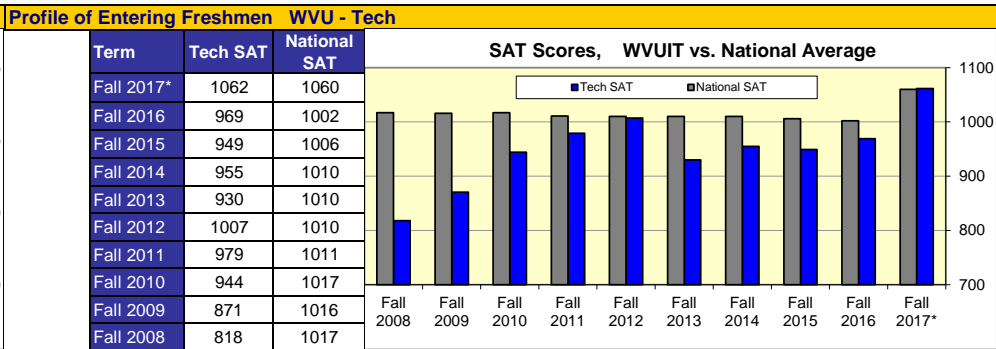

West Virginia University Institute of Technology - Decade Reports

*New SAT scores reported beginning in Fall 2017