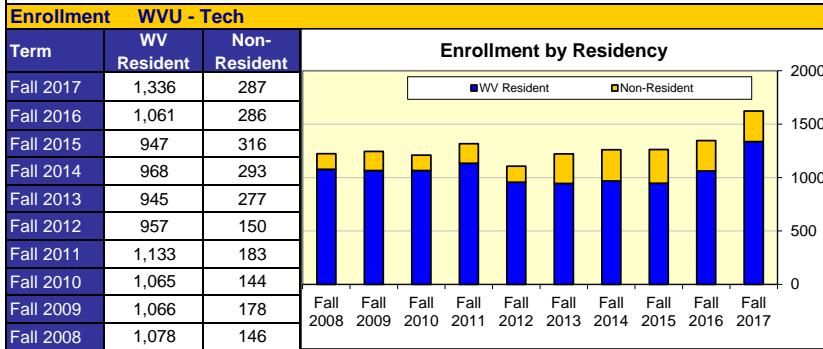

West Virginia University Institute of Technology - Decade Reports

*New SAT scores reported beginning in Fall 2017