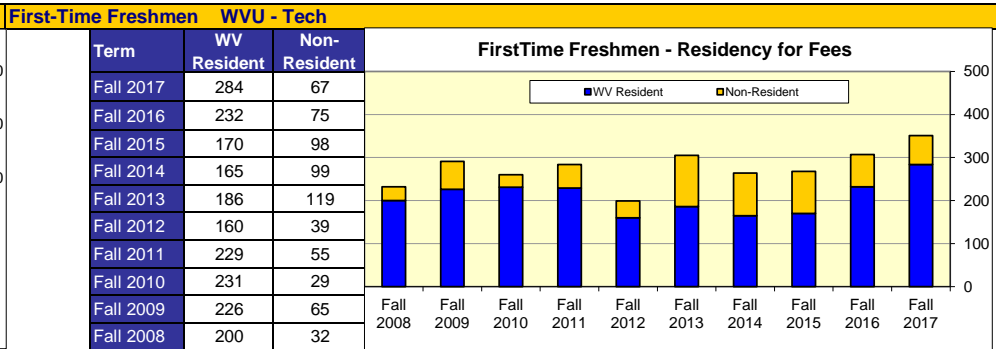

West Virginia University Institute of Technology - Decade Reports

*New SAT scores reported beginning in Fall 2017