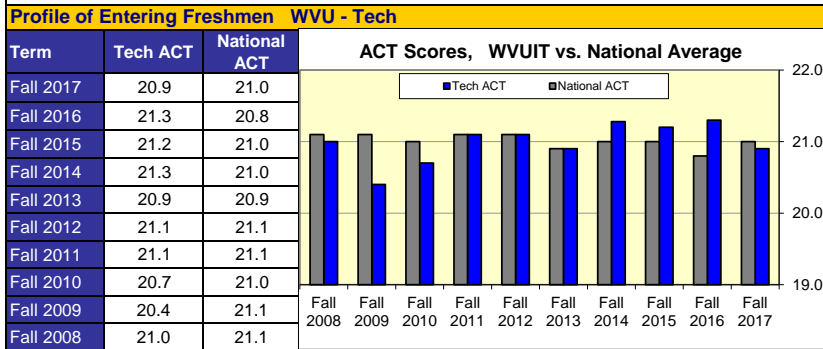

West Virginia University Institute of Technology - Decade Reports

*New SAT scores reported beginning in Fall 2017