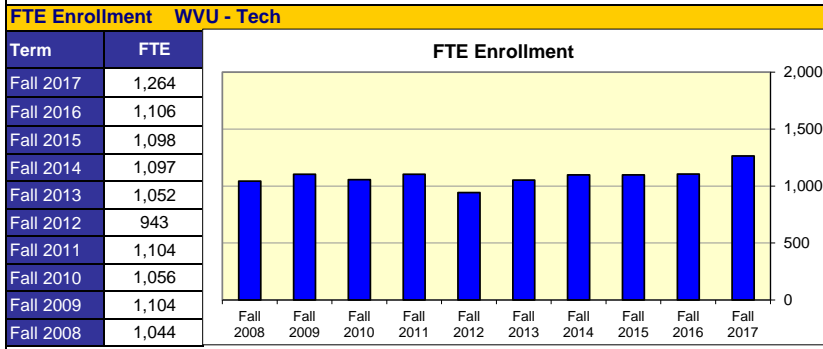

West Virginia University Institute of Technology - Decade Reports

*New SAT scores reported beginning in Fall 2017