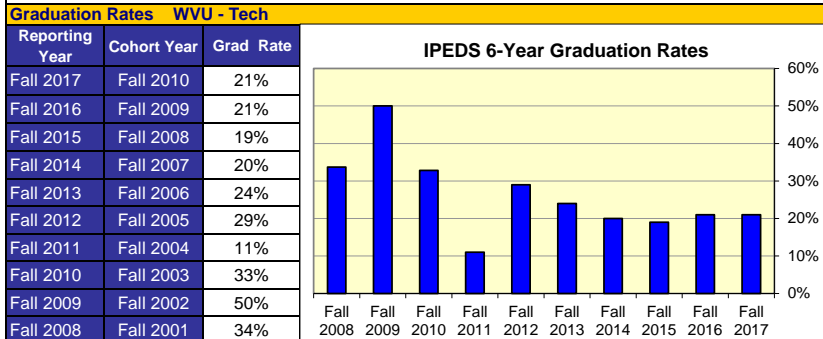

West Virginia University Institute of Technology - Decade Reports

*New SAT scores reported beginning in Fall 2017