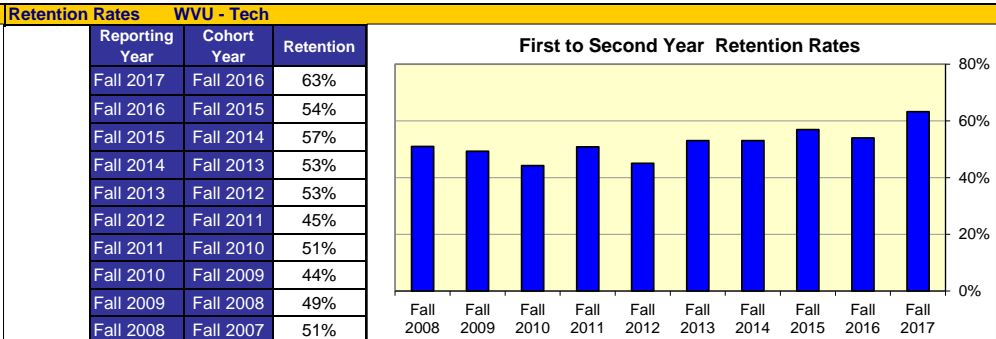

West Virginia University Institute of Technology - Decade Reports

*New SAT scores reported beginning in Fall 2017