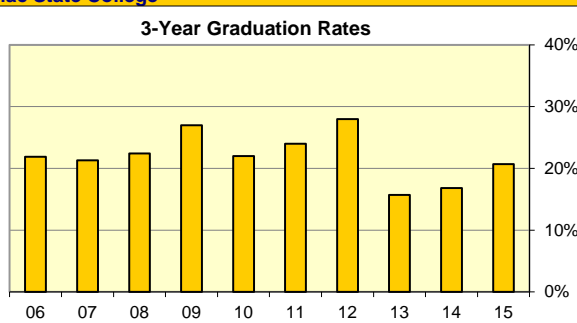

Graduation Rates WVU - Potomac State College

Reporting Year	Cohort Year	3 Year Grad Rate
Fall 2015	Fall 2011	21%
Fall 2014	Fall 2010	17%
Fall 2013	Fall 2009	16%
Fall 2012	Fall 2008	28%
Fall 2011	Fall 2007	24%
Fall 2010	Fall 2006	22%
Fall 2009	Fall 2005	27%
Fall 2008	Fall 2004	22%
Fall 2007	Fall 2003	21%
Fall 2006	Fall 2002	22%