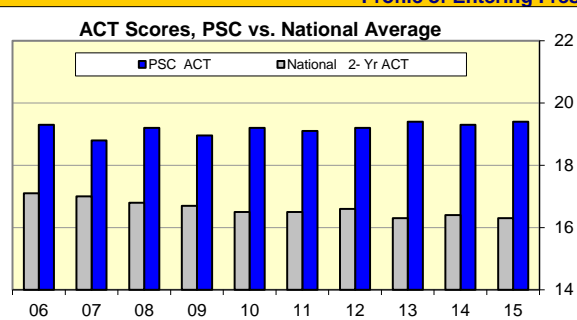

Profile of Entering Freshmen WVU - Potomac State College

Term	PSC ACT	National 2-Yr ACT
Fall 2015	19	16.3
Fall 2014	19.3	16.4
Fall 2013	19.4	16.3
Fall 2012	19.2	16.6
Fall 2011	19.1	16.5
Fall 2010	19.2	16.5
Fall 2009	19.0	16.7
Fall 2008	19.2	16.8
Fall 2007	18.8	17.0
Fall 2006	19.3	17.1