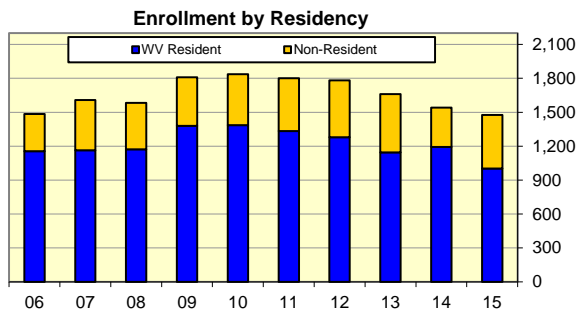

## Potomac State College of West Virginia University -- Decade Reports

### Enrollment WVU - Potomac State College

Term	WV Resident	Non-Resident
Fall 2015	1,003	472
Fall 2014	1,194	346
Fall 2013	1,144	516
Fall 2012	1,279	502
Fall 2011	1,333	467
Fall 2010	1,385	451
Fall 2009	1,379	431
Fall 2008	1,173	409
Fall 2007	1,163	445
Fall 2006	1,155	330