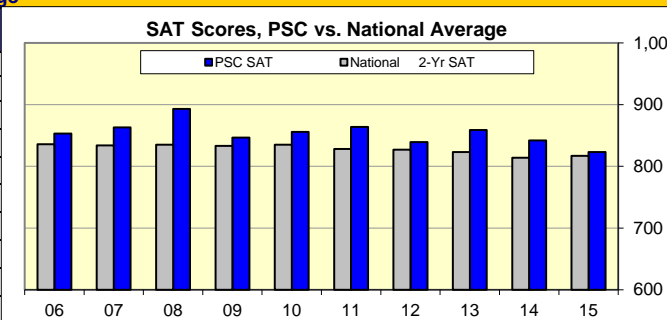

Term	PSC SAT	National 2-Yr SAT
Fall 2015	823	817
Fall 2014	842	814
Fall 2013	859	823
Fall 2012	839	827
Fall 2011	864	828
Fall 2010	856	835
Fall 2009	847	833
Fall 2008	893	835
Fall 2007	863	834
Fall 2006	853	836