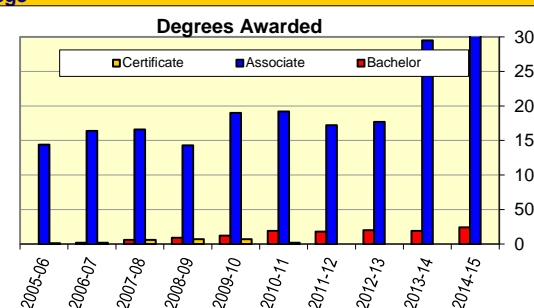

Degrees Awarded WVU - Potomac State College

Year	Certificate	Associate	Bachelor
2014-15	0	328	24
2013-14	0	295	19
2012-13	0	177	20
2011-12	0	172	18
2010-11	2	192	19
2009-10	7	190	12
2008-09	7	143	9
2007-08	6	166	6
2006-07	2	164	2
2005-06	1	144