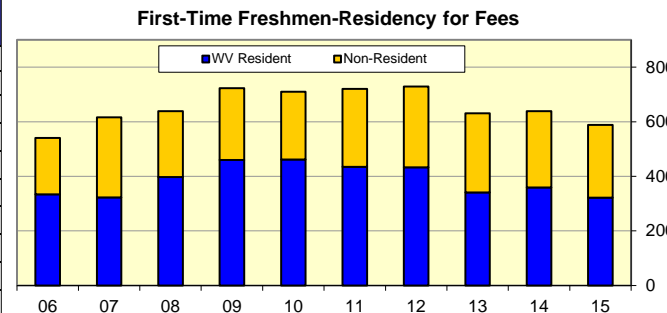

First-Time Freshmen WVU - Potomac State College

Term	WV Resident	Non-Resident
Fall 2015	322	266
Fall 2014	359	280
Fall 2013	341	290
Fall 2012	433	296
Fall 2011	435	285
Fall 2010	462	248
Fall 2009	460	263
Fall 2008	397	242
Fall 2007	323	293
Fall 2006	334	207