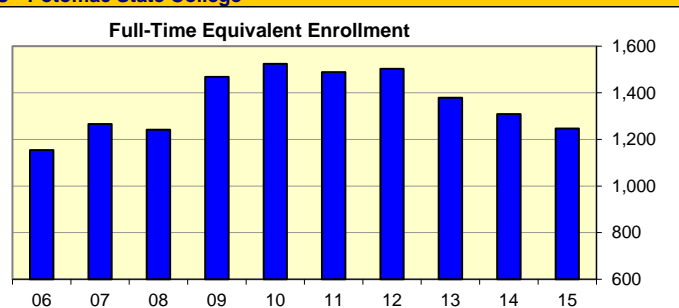

FTE Enrollment WVU - Potomac State College

Year	FTE
Fall 2015	1,247
Fall 2014	1,309
Fall 2013	1,379
Fall 2012	1,503
Fall 2011	1,489
Fall 2010	1,524
Fall 2009	1,468
Fall 2008	1,242
Fall 2007	1,266
Fall 2006	1,154